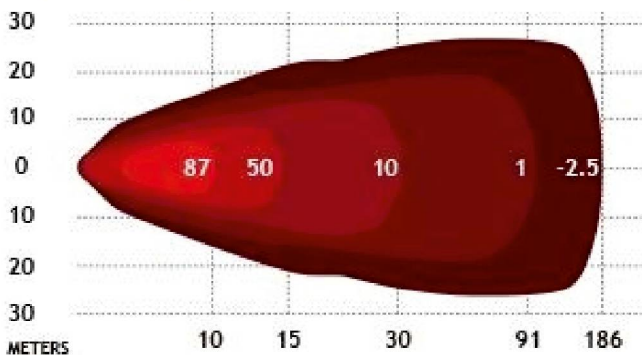

LOW BEAM 60°