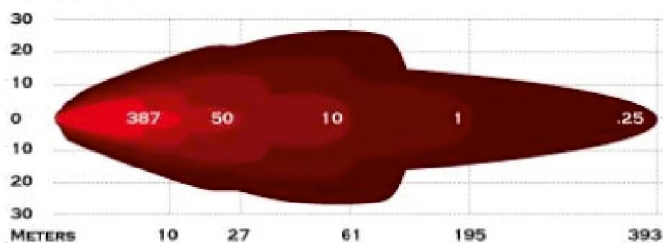

COMBO 30° + 60°