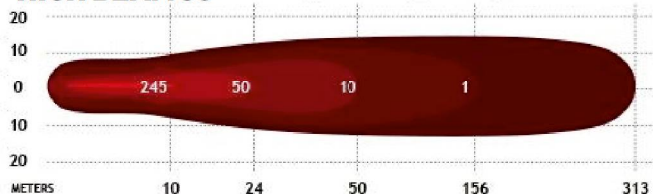

HIGH BEAM 30°